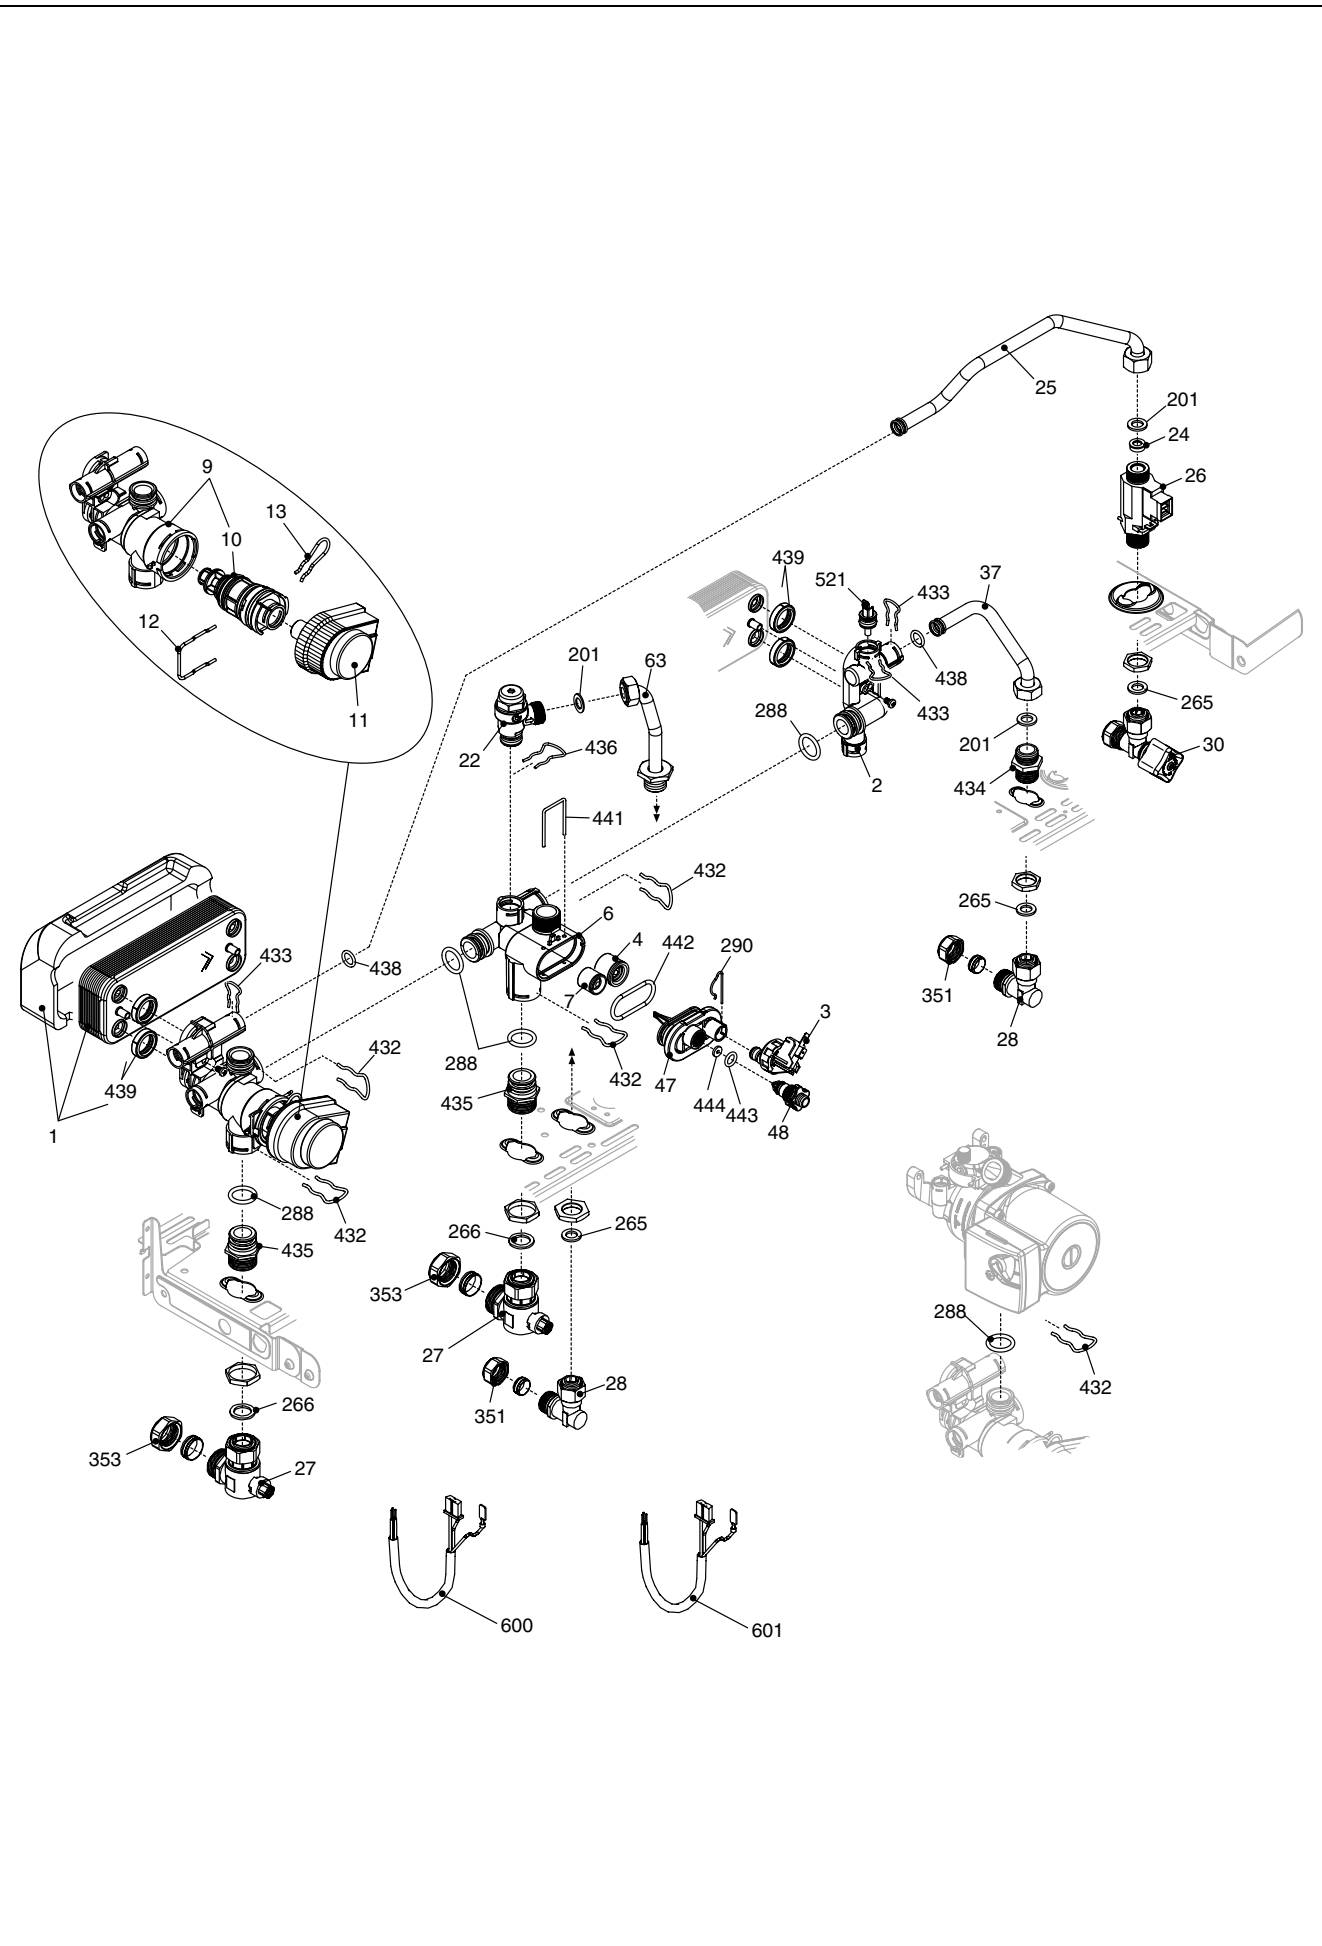

Wall hung boilers

Ultimate Discount Sabre HE

MODEL	PART NUMBER	
	MTN	GPL
Sabre 25HE Plus	1320063	-
Sabre 29HE Plus	1320073	-

POS.	DESCRIPTION	25	29
1	Frame assembly	R01005403	R01005406
12	Pressure gauge	R10029421	R10029421
18	Cover assembly	R10028554	R10028554
19	Flame control ignition module	R10028891	R10028891
20	Printed circuit board	R10025911	R10025911
21	Led light guide	R10028557	R10028557
26	Instrumental panel	R10029415	R10029415
27	Knob assembly	R10028559	R10028559
31	Case Assembly	R01005481	R01005482
38	Printed circuit board	R10029420	R10029420
40	Door panel	R10029417	R10029417
49	Adapter	R10028477	R10028477
63	Water gauge carrier	R10029105	R10029105
76	Timer	R10028496	R10028496
77	Support	R10029419	R10029419
78	Hinge	R01005442	R01005442
90	Fuse	R3478	R3478
226	Clip	R5128	R5128
362	Ignition transformer	R10022659	R10022659
400	Flat cable	R10021117	R10021117
401	Wiring harness	R10029424	R10029424