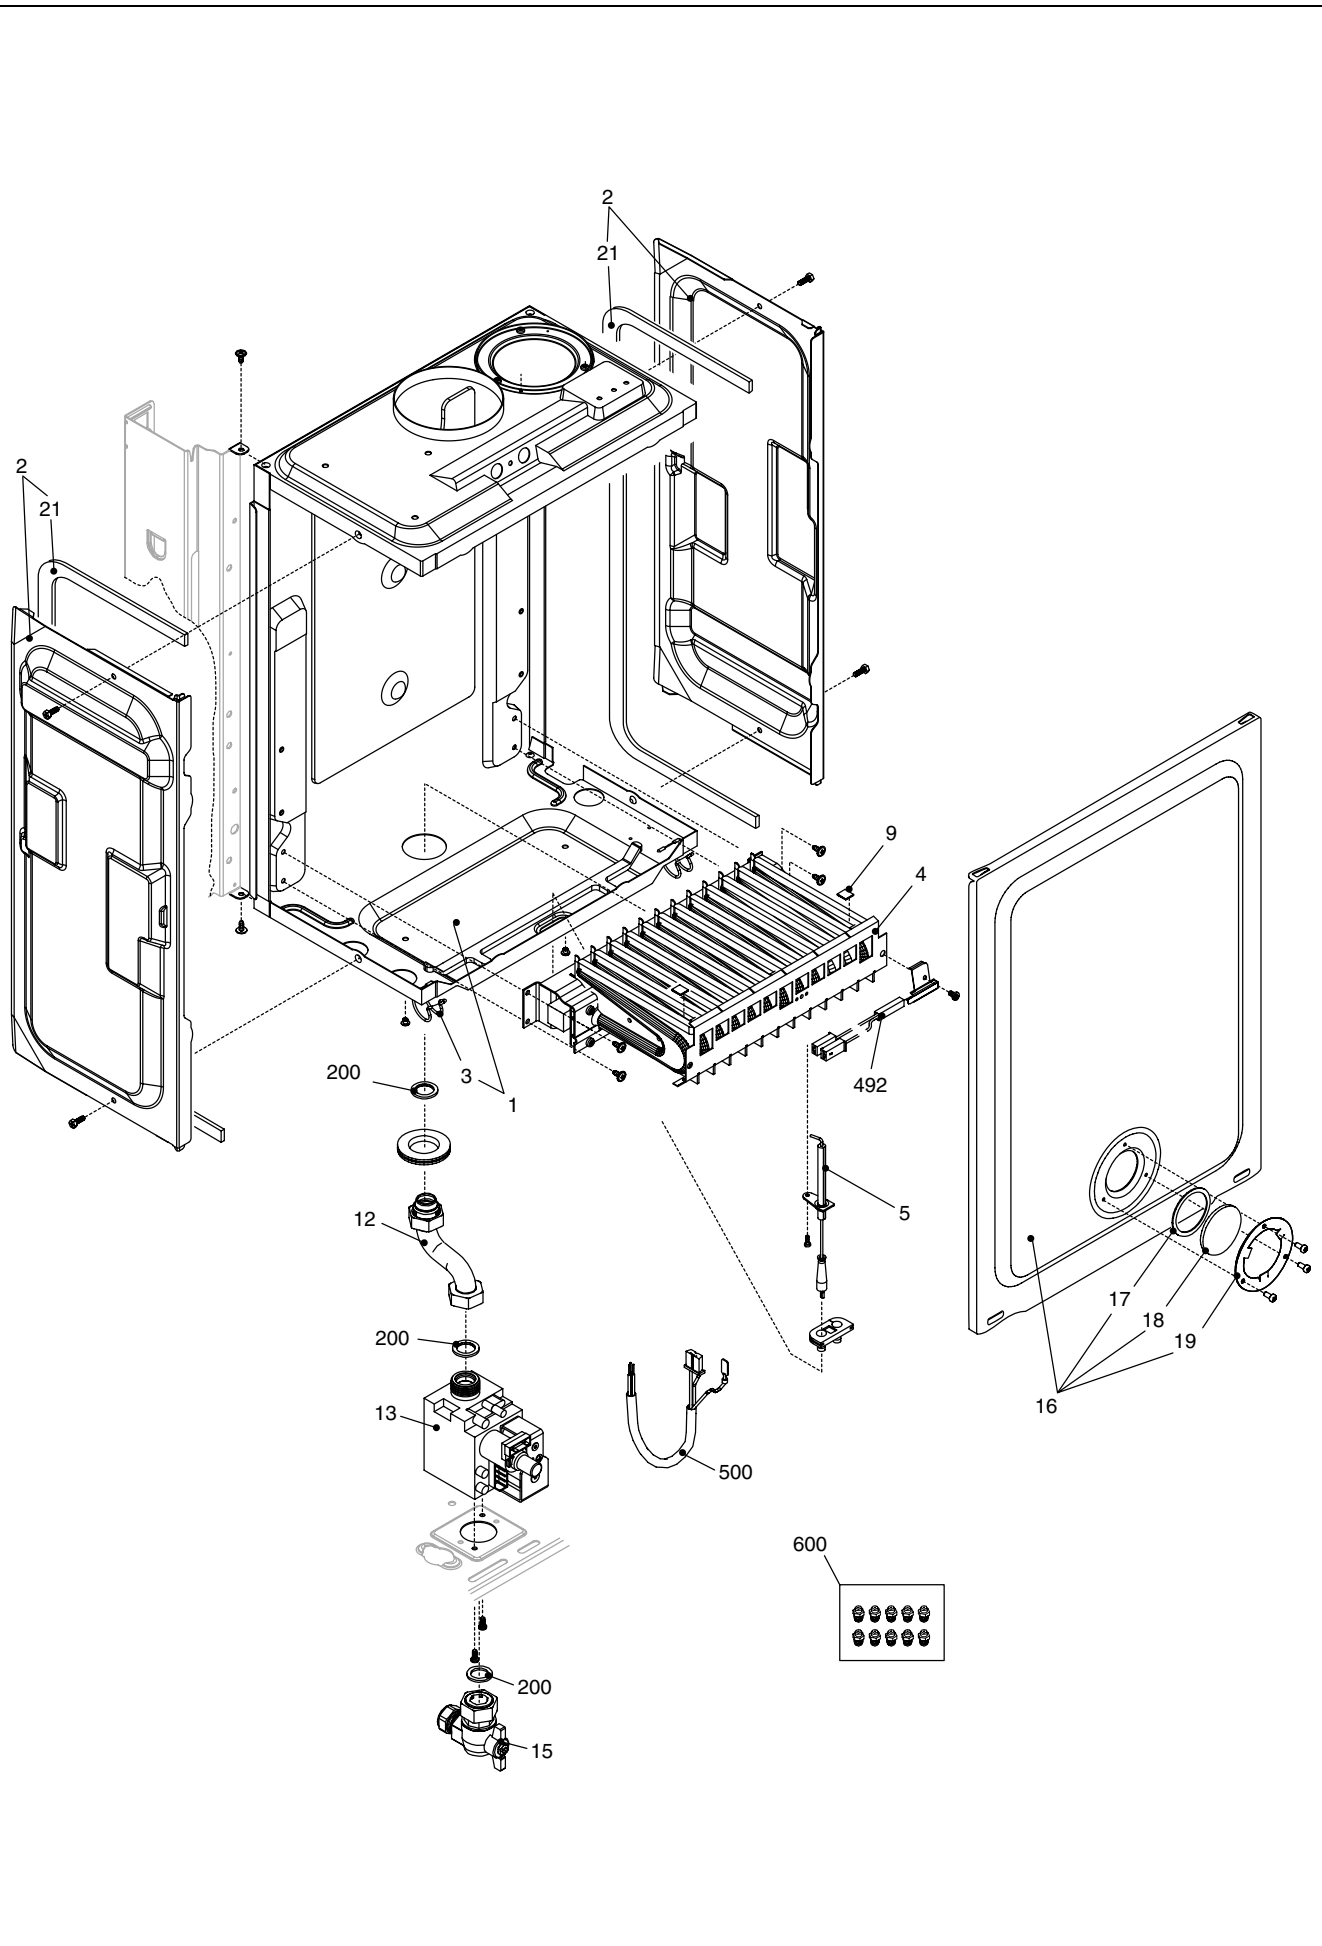

POS.	DESCRIPTION	25	29
1	Air box bottom	R10024449	R10024385
2	Side	R10024166	R10024166
3	Clip	R0442	R0442
4	N.G. burner	R10027536	R10027564
5	Spark / ignition electrode	R10025985	R10025985
9	Plate	R5172	R5172
12	Gas pipe	R10027739	R10027739
13	Gas valve	R10025074	R10025074
15	3/4" gas cock	R10020897	R10020897
16	Cover assembly	R10020216	R10020217
17	Washer	R5072	R5072
18	Pilot sight glass	R3139	R3139
19	Ring	R4007	R4007
21	Washer	R5905	R5905
200	Washer	R5023	R5023
492	Thermostat	R10026721	R10026721
500	Gas valve cable	R10029425	R10029425
600	Ng conversion kit	R01005225	R01005225