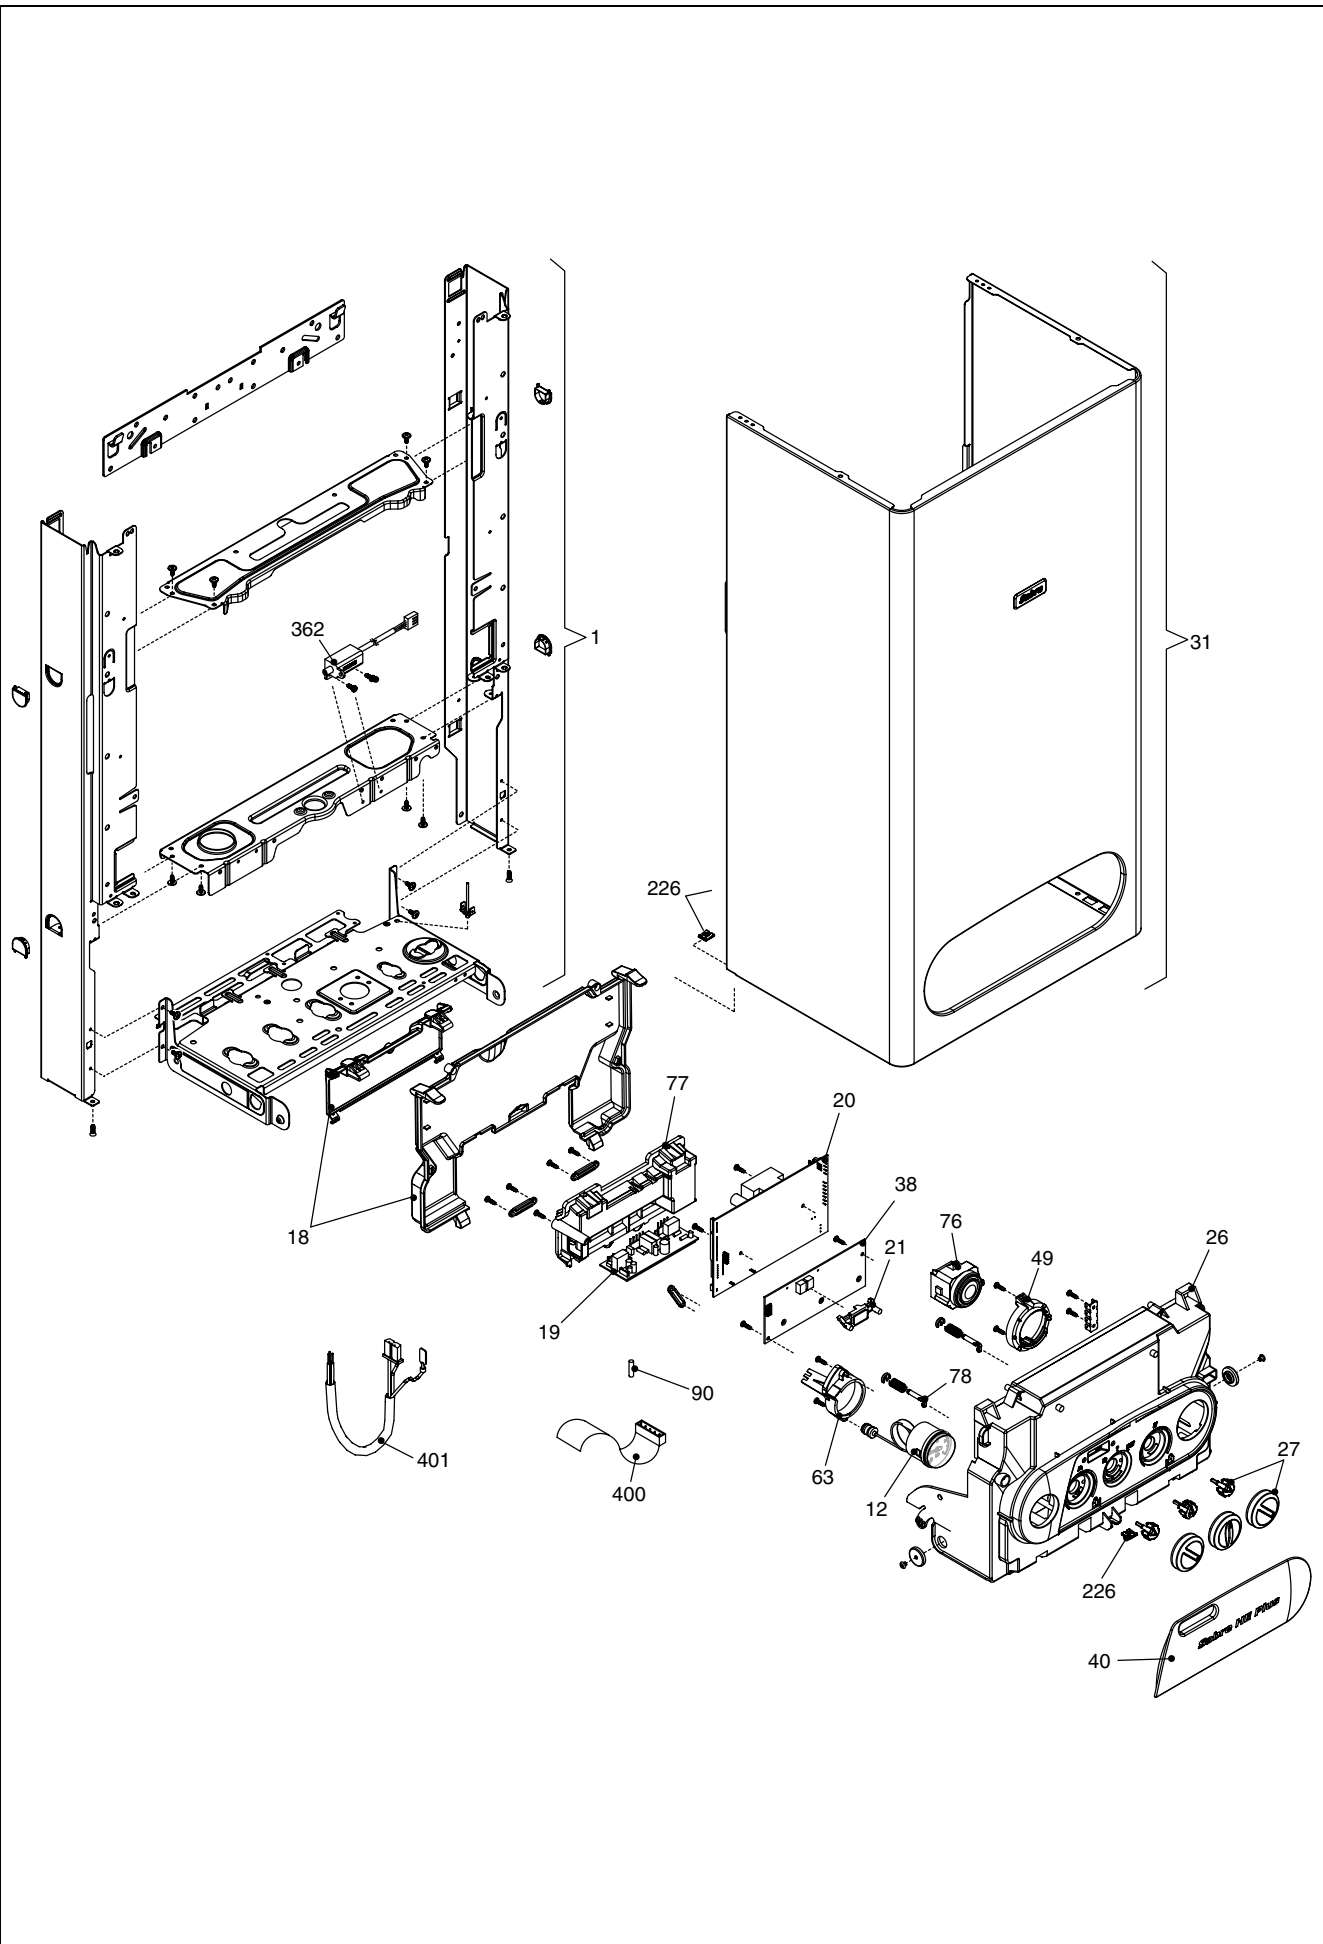

Wall hung boilers

Ultimate Discount Sabre HE

MODEL	PART NUMBER	
	MTN	GPL
Sabre 25HE Plus	1320063	-
Sabre 29HE Plus	1320073	-

POS.	DESCRIPTION	25	29
1	Frame assembly	R01005403	R01005406
12	Pressure gauge	R10029421	R10029421
18	Cover assembly	R10028554	R10028554
19	Flame control ignition module	R10028891	R10028891
20	Printed circuit board	R10025911	R10025911
21	Led light guide	R10028557	R10028557
26	Instrumental panel	R10029415	R10029415
27	Knob assembly	R10028559	R10028559
31	Case Assembly	R01005481	R01005482
38	Printed circuit board	R10029420	R10029420
40	Door panel	R10029417	R10029417
49	Adapter	R10028477	R10028477
63	Water gauge carrier	R10029105	R10029105
76	Timer	R10028496	R10028496
77	Support	R10029419	R10029419
78	Hinge	R01005442	R01005442
90	Fuse	R3478	R3478
226	Clip	R5128	R5128
362	Ignition transformer	R10022659	R10022659
400	Flat cable	R10021117	R10021117
401	Wiring harness	R10029424	R10029424