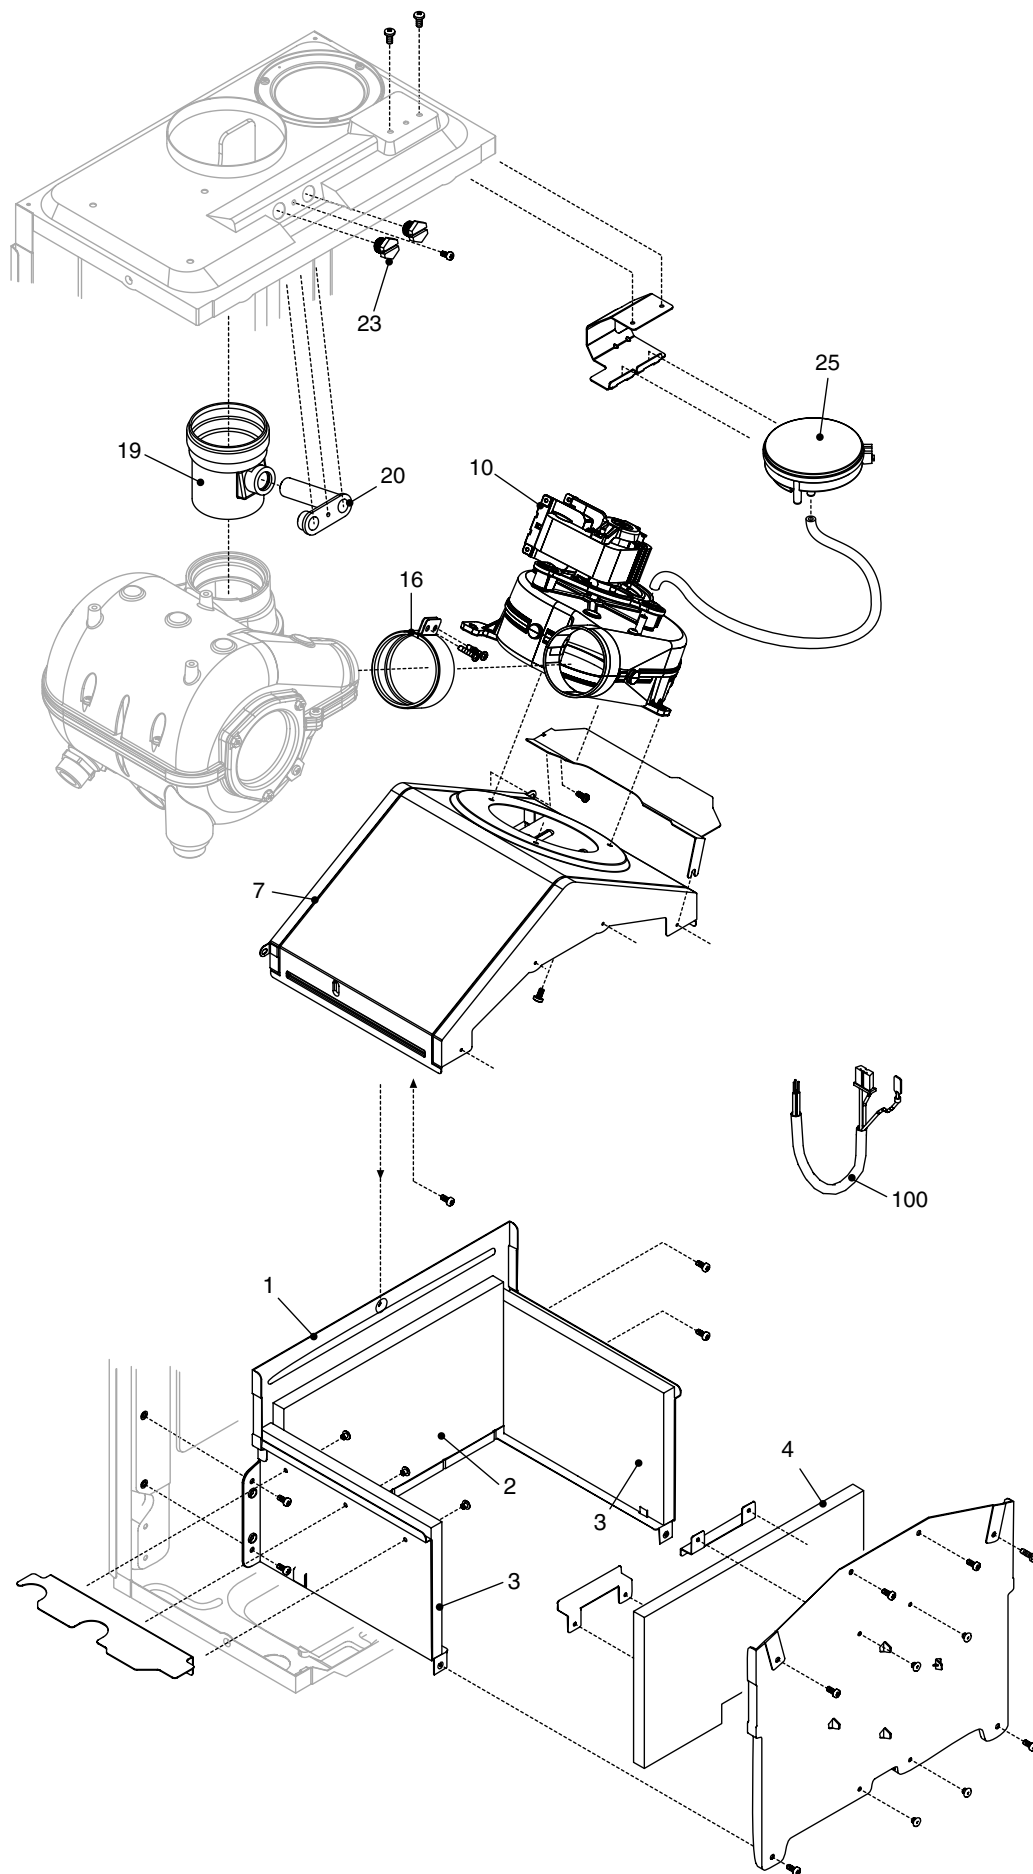

POS.	DESCRIPTION	25	29
1	Combustion chamber	R10025935	R10026406
2	Protection	R5270	R5316
3	Protection	R5271	R5271
4	Protection	R5269	R5315
7	Flue draught diverter	R10025934	R10026405
10	Fan	R10025938	R10026407
16	Clamp	R10024126	R10024126
19	Pipe	R10024137	R10024137
20	Block with combustion analysis check point	R10026933	R10026933
23	Plug	R8086	R8086
25	Pressure differential switch	R2677	R2677
100	Combustion cable	R10029426	R10029429